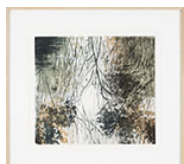

Lot #143

WILLIAM PERCIVAL (W.P.) WESTON

ARCA BCSFA CGP RBA 1879 - 1967 Canadian

November Mists

CURRENT AUCTION

This sale is closed for bidding.

PAGES

01 02 03 04 05

[Prev. page](#)

Search by: The Great Outdoors
Found: 43 works
Showing works: 41 through 43

NEW SEARCH

First Nations & Inuit Art
The Great Outdoors
Post-War & Contemporary Art
Fine Canadian Art
Fine Canadian & International Art

Search by Artist

Search by Country

Search by Preview location

Go to Lot:#

Sort by

RELATED LINKS

[Bidding Hotlist](#)
[My Bids](#)
[Register to Bid](#)
[Shipping](#)
[Terms and Conditions](#)
[Catalogue Terms and Abbreviations](#)
[Frequently Asked Questions](#)

Although great care has been taken to ensure the accuracy of the information posted, errors and omissions may occur. All acquisitions are subject to our Terms and Conditions of Business.

All prices are in Canadian Dollars.