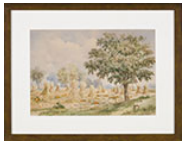

Lot #430
FRANK SHIRLEY PANABAKER
ARCA 1904 - 1992 Canadian

Morning Mist Near Madawaska

oil on canvas,
signed and on verso titled Morning Mist
16 x 20 in, 40.6 x 50.8 cm

[More details about this lot](#)

Estimate: $1,500 ~ $2,000 CAD

Final Bid: $1,200 CAD

[Condition report](#)
[View Heffel's Top Results by this artist](#)

[Currency converter](#)
[Shipping calculator](#)

Lot #431
WALTER JOSEPH (W.J.) PHILLIPS
ASA CPE CSPWC RCA 1884 - 1963 Canadian

The Mountain

colour woodcut, 1927
signed and editioned 8
6 x 7 3/4 in, 15.2 x 19.7 cm

[More details about this lot](#)

Estimate: $2,000 ~ $3,000 CAD

Final Bid: $3,000 CAD

[Condition report](#)
[View Heffel's Top Results by this artist](#)

[Currency converter](#)
[Shipping calculator](#)

[Prev. page](#) **01 02 03 04 05 06** [Next page](#)

- [Search](#)
- [Bidding hotlist](#)
- [Sign up](#)
- [History](#)
- [Join Heffel's client database](#)
- [Auction Terms & Conditions](#)
- [Heffel.com Terms & Conditions](#)

- [Forms](#)
- [Services](#)
- [Shipping](#)
- [Wanted works](#)
- [Archived auctions](#)
- [Valuations and Appraisals](#)

- [Calendar](#)
- [Artist records](#)
- [Streaming video](#)
- [Publications](#)

Paddle Number:

Password:
 [Login](#)