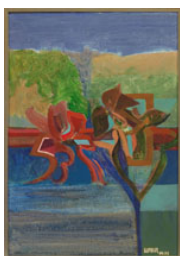

Lot #108

JOHN M.A. KOERNER (KORNER)

ARCA BCSFA CGP CSPWC FCA 1913 - 2014 Canadian

Red Spell (2)

acrylic on canvas,
signed and inscribed "19-32" and on verso titled and dated 1979 on the gallery label
20 x 14 in, 50.8 x 35.6 cm

[More details about this lot](#)

Estimate: $600 ~ $800 CAD

Final Bid: $450 CAD

- Condition report
- View Heffel's Top Results by this artist

➤ [Currency converter](#)

Lot #109

JOHN M.A. KOERNER (KORNER)

ARCA BCSFA CGP CSPWC FCA 1913 - 2014 Canadian

Landscape with Cliff

acrylic on canvas,
on verso signed, titled and inscribed "63-24" and "Sonthoff"
16 x 12 in, 40.6 x 30.5 cm

[More details about this lot](#)

Estimate: $500 ~ $700 CAD

Final Bid: $300 CAD

- Condition report
- View Heffel's Top Results by this artist

➤ [Currency converter](#)