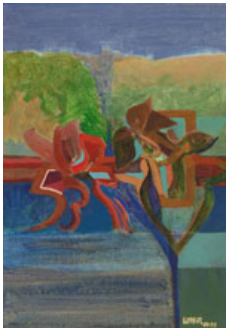

Lot #107

JOHN M.A. KOERNER (KORNER)

ARCA BCSFA CGP CSPWC FCA 1913 - 2014 Canadian

Untitled

acrylic on canvas,
signed and inscribed "84-45" and on verso signed and inscribed "85-45"
20 x 14 in, 50.8 x 35.6 cm

[More details about this lot](#)

Estimate: $600 ~ $800 CAD

Final Bid: $400 CAD

[Condition report](#)

[Currency converter](#)

[View Heffel's Top Results by this artist](#)