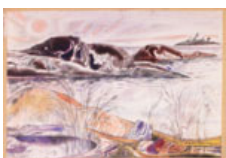

Lot #508

WILLIAM ABERNETHY OGILVIE

ARCA CGP CSGA CSPWC 1901 - 1989 Canadian

Evening Light

watercolour and pastel on paper,
signed and dated 1971 and on verso titled and inscribed "Georgian Bay"
15 x 22 in, 38.1 x 55.9 cm

[More details about this lot](#)