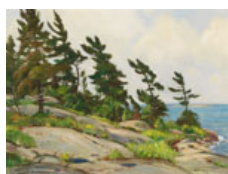

**Windy Landscape**

oil on board,  
signed  
18 x 24 in, 45.7 x 61 cm

[More details about this lot](#)

**Estimate:** \$4,000 ~ \$6,000 CAD

**Final Bid:** \$5,000 CAD

- ▶ [Condition report](#)
- ▶ [View Heffel's Top Results by this artist](#)