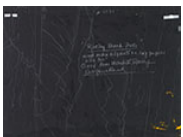

CURRENT AUCTION

This sale is closed for bidding.

PAGES

01 02

[Next page](#)

Search by: Post-War & Contemporary Art
Found: 16 works
Showing works: 1 through 10

NEW SEARCH

- [O Canada!](#)
- [Historical Canadian Art](#)
- [Post-War & Contemporary Art](#)
- [Canadian & International Art](#)

Search by Artist

Search by Country

Search by Preview location

Go to Lot#

Sort by

RELATED LINKS

- [Bidding Hotlist](#)
- [My Bids](#)
- [Register to Bid](#)
- [Shipping](#)
- [Terms and Conditions](#)
- [Catalogue Terms and Abbreviations](#)
- [Frequently Asked Questions](#)

Although great care has been taken to ensure the accuracy of the information posted, errors and omissions may occur. All acquisitions are subject to our Terms and Conditions of Business.

All prices are in Canadian Dollars.