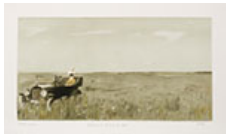

c) *L'arrivée de Mademoiselle Côté*

JEAN PAUL LEMIEUX

CC QMG RCA 1904 - 1990 Canadian

colour lithograph
titled, initialed and inscribed "planche refusée"
11 7/8 x 19 3/4 in, 30.2 x 50.2 cm