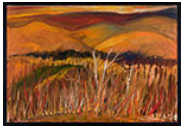

Lot #204
YEHOUDA CHAKI
1938 - Canadian

Diary 9935

oil on canvas, circa 1999
on verso signed, titled and inscribed variously
23 x 34 in, 58.4 x 86.4 cm

[More details about this lot](#)

Estimate: $6,000 ~ $8,000 CAD

Final Bid: $4,000 CAD

[View Heffel's Top Results by this artist](#)

[Currency converter](#)
[Shipping calculator](#)

Lot #205
BETTY GERTRUDE ELIZABETH MARY DAVISON
1909 - 2000 Canadian

I Waited But You Didn't Come

cast paper,
signed, titled, editioned 1/25 and dated 1974 - 1990
8 1/2 x 12 1/2 in, 21.6 x 31.7 cm

[More details about this lot](#)

Estimate: $500 ~ $700 CAD

Final Bid: $300 CAD

[View Heffel's Top Results by this artist](#)

[Currency converter](#)
[Shipping calculator](#)

Lot #206
MICHAEL FRENCH
1951 - Canadian

Glassy Waters

acrylic on canvas,
signed and dated 1992
22 x 40 in, 55.9 x 101.6 cm

[More details about this lot](#)