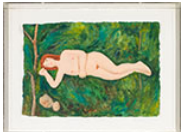

Lot #204
YEHOUDA CHAKI
1938 - Canadian

Diary 9935

oil on canvas, circa 1999
on verso signed, titled and inscribed variously
23 x 34 in, 58.4 x 86.4 cm

[More details about this lot](#)

Estimate: $6,000 ~ $8,000 CAD

Final Bid: $4,000 CAD

[View Heffel's Top Results by this artist](#)

[Currency converter](#)
[Shipping calculator](#)

Lot #205
BETTY GERTRUDE ELIZABETH MARY DAVISON
1909 - 2000 Canadian

I Waited But You Didn't Come

cast paper,
signed, titled, editioned 1/25 and dated 1974 - 1990
8 1/2 x 12 1/2 in, 21.6 x 31.7 cm

[More details about this lot](#)

Estimate: $500 ~ $700 CAD

Final Bid: $300 CAD

[View Heffel's Top Results by this artist](#)

[Currency converter](#)
[Shipping calculator](#)

Lot #206
MICHAEL FRENCH
1951 - Canadian

Glassy Waters

acrylic on canvas,
signed and dated 1992
22 x 40 in, 55.9 x 101.6 cm

[More details about this lot](#)