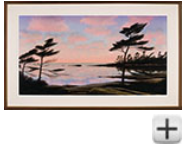

Estimate: $4,000 ~ $6,000 CAD

Price: $3,750 CAD

[Buy now](#)

Preview at Heffel Toronto
View Heffel's Top Results by this artist

[Currency converter](#)
[Shipping calculator](#)

Lot #207
EDWARD WILLIAM (TED) GODWIN
ASA OC R5 RCA 1933 - 2013 Canadian

Orchid

watercolour on paper, 1974
signed and on verso inscribed "2"
16 x 20 in, 40.6 x 50.8 cm

[More details about this lot](#)

Estimate: $800 ~ $1,200 CAD

Price: $500 CAD

[Buy now](#)

Preview at Heffel Vancouver
View Heffel's Top Results by this artist

[Currency converter](#)
[Shipping calculator](#)

Lot #208
TOM HOPKINS
1944 - 2011 Canadian

"Lifeline" Study

oil on card,
initialed and on verso signed, titled and dated August 2010
5 x 7 1/2 in, 12.7 x 19.1 cm

[More details about this lot](#)

Estimate: $2,000 ~ $3,000 CAD

Final Bid: $2,000 CAD

Condition report
View Heffel's Top Results by this artist

[Currency converter](#)
[Shipping calculator](#)

Lot #209
JEAN PAUL LEMIEUX
CC QMG RCA 1904 - 1990 Canadian

This lot contains multiple **La petite poule d'eau**