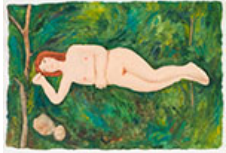

**Estimate: \$6,000 ~ \$8,000 CAD**

**Final Bid: \$4,000 CAD**

[View Heffel's Top Results by this artist](#)

[Currency converter](#)  
[Shipping calculator](#)

**Lot #205**  
**BETTY GERTRUDE ELIZABETH MARY DAVISON**  
1909 - 2000 Canadian