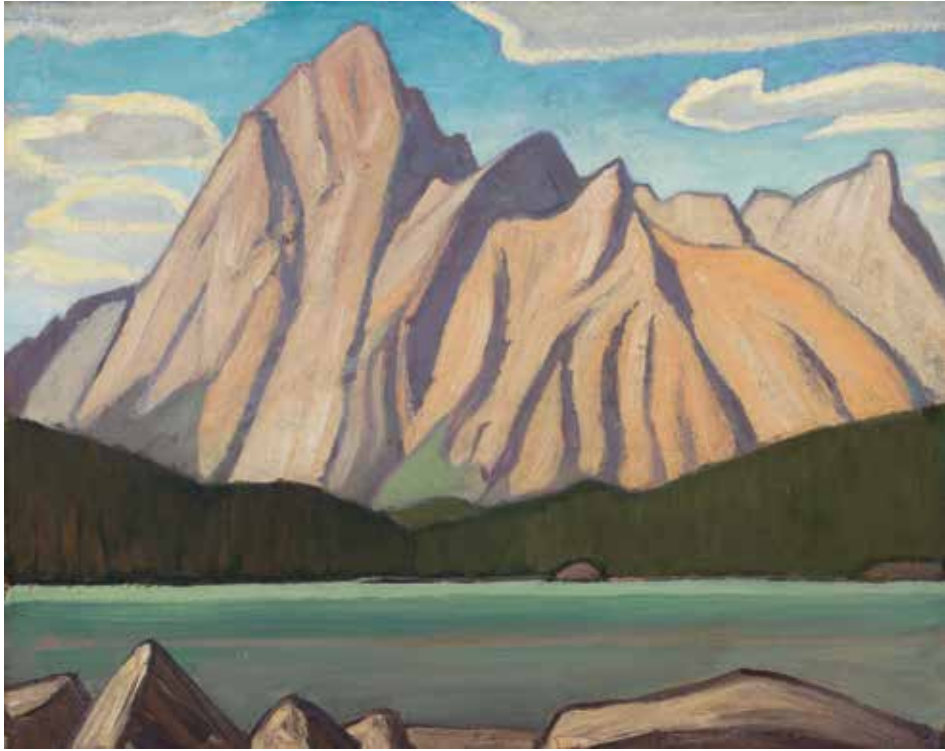

Lawren Stewart Harris
Mount Sampson, Maligne Lake

oil on board, 1924
10 ¾ x 14 in, 27.3 x 35.6 cm
ESTIMATE: $250,000 – 300,000