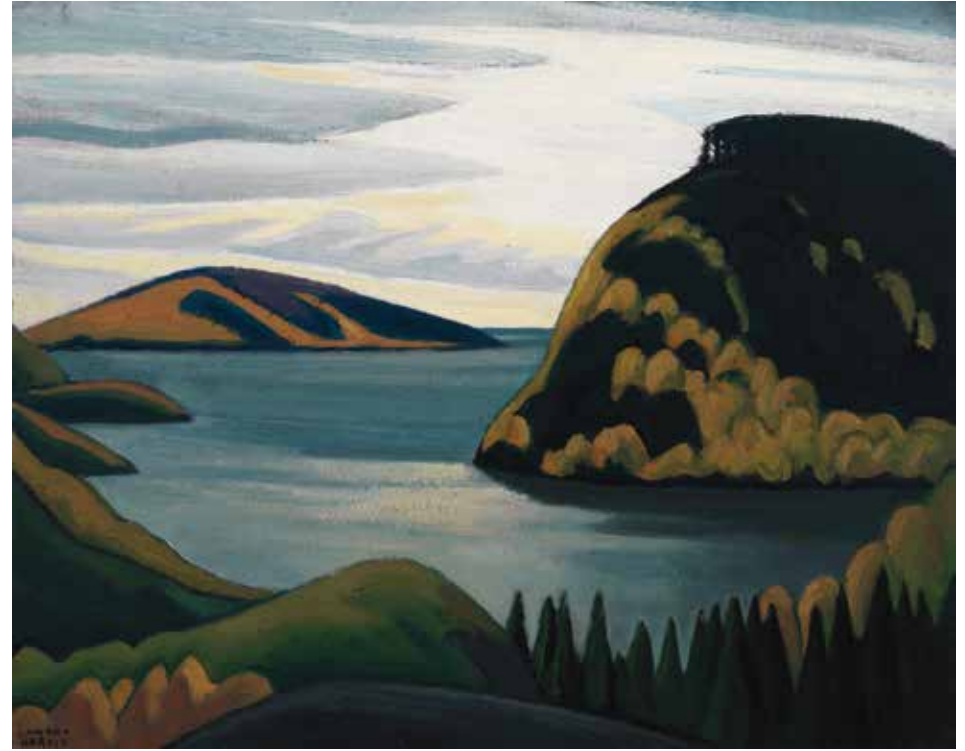

Lawren Stewart Harris
**Coldwell, Lake Superior,
Lake Superior Sketch xxii**

oil on board, circa 1924
12 x 15 in, 30.5 x 38.1 cm
ESTIMATE: $450,000 – 550,000