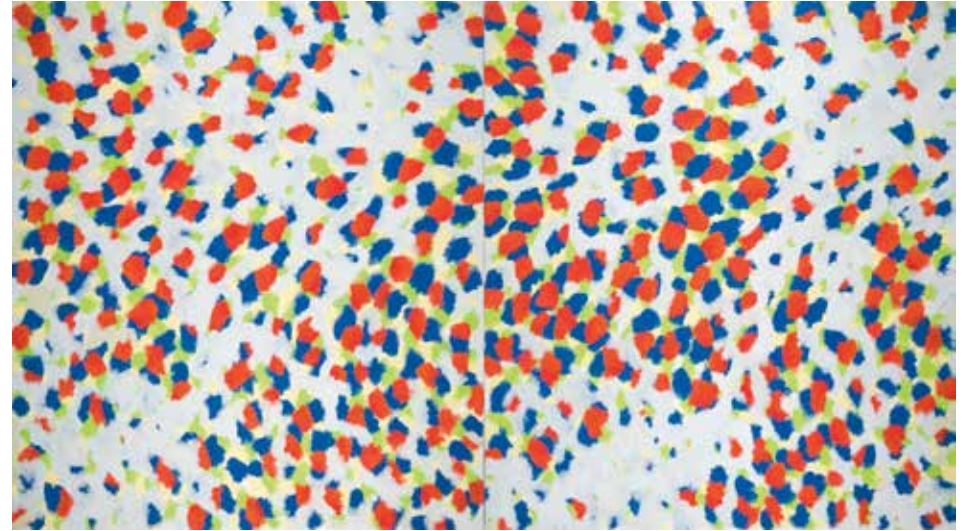

**ESTIMATE: \$125,000 – \$175,000**

**William (Bill) Perehudoff**

AC-64-3-A

acrylic on canvas, 1964

49 x 47 in, 124.5 x 119.4 cm

ESTIMATE: \$25,000 – \$35,000

**Gershon Iskowitz**

Highlands #3