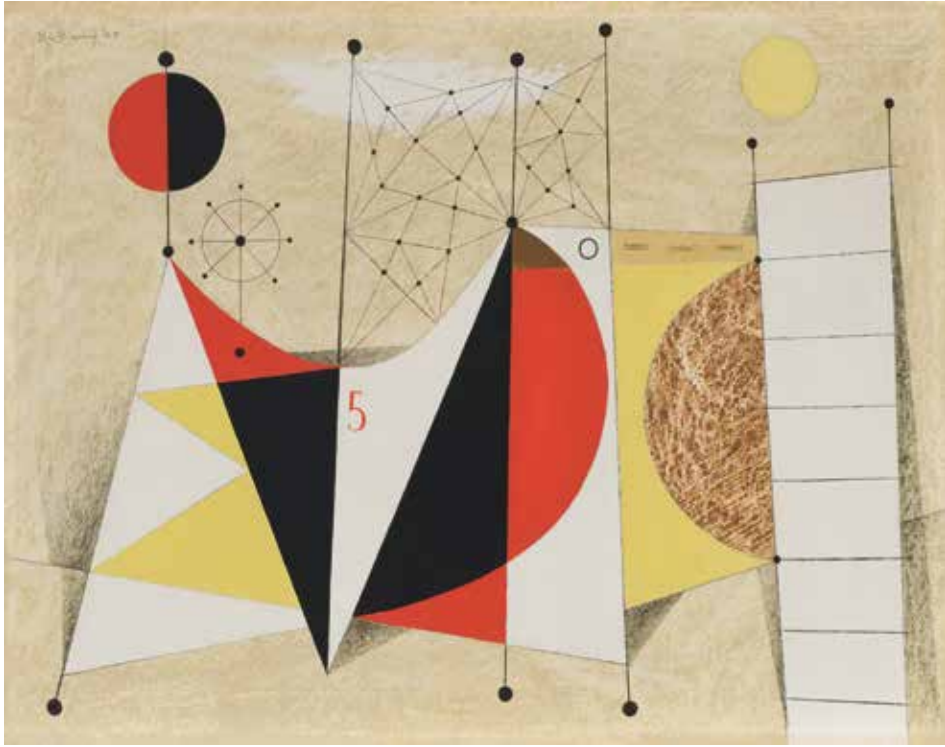

**Jean Paul Riopelle**  
**Sans titre**

oil on canvas, 1955  
21 5/8 x 18 in, 54.9 x 45.7 cm  
**ESTIMATE: \$300,000 – \$500,000**

**Jean Paul Lemieux**

**Le temps retrouvé - Kent House 1913**

oil on canvas

26 x 32 in, 66 x 81.3 cm

**ESTIMATE: \$200,000 – \$300,000**

**Guido Molinari**

**Sans titre**

Duco paint on board on wood, 1955

24 x 30 in, 61 x 76.2 cm

**ESTIMATE: \$40,000 – \$60,000**

**Bertram Charles (B.C.) Binning**  
**Signal Station**

oil on board, 1949  
18 x 24 in, 45.7 x 61 cm

**ESTIMATE: \$50,000 – \$70,000**

**Rita Letendre**  
**Printemps**

oil on canvas, 1960  
36 x 40 in, 91.4 x 101.6 cm

**ESTIMATE: \$40,000 – \$60,000**

**Andy Warhol**  
**Flowers (F. & S. II.65)**