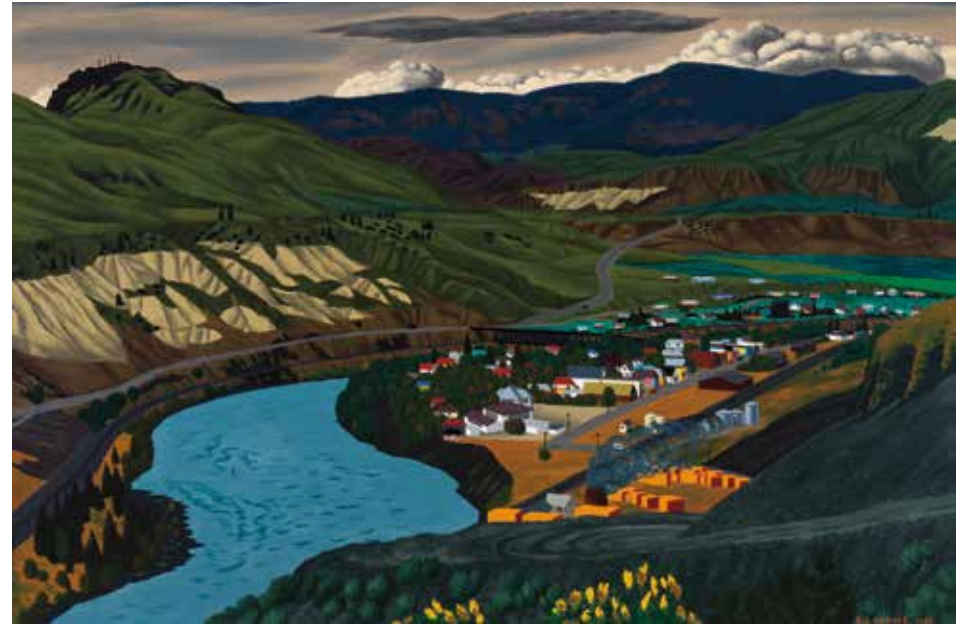

22 karat gold sculpture, 1983  
13 x 5 1/2 x 1 in, 33 x 14 x 2.5 cm

**ESTIMATE: \$225,000 – \$275,000**

**Edward John (E.J.) Hughes**  
Ashcroft (On the Thompson River in Central BC)

oil on canvas, 1965  
32 x 48 in, 81.3 x 121.9 cm