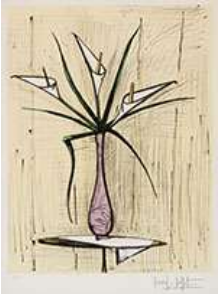

12 x 10 in, 30.5 x 25.4 cm

ESTIMATE: \$600 - 800

408

Banksy  
Flying Copper

screenprint on paper

37 1/2 x 24 1/2 in, 95.2 x 62.2 cm

ESTIMATE: \$35,000 - 45,000

409